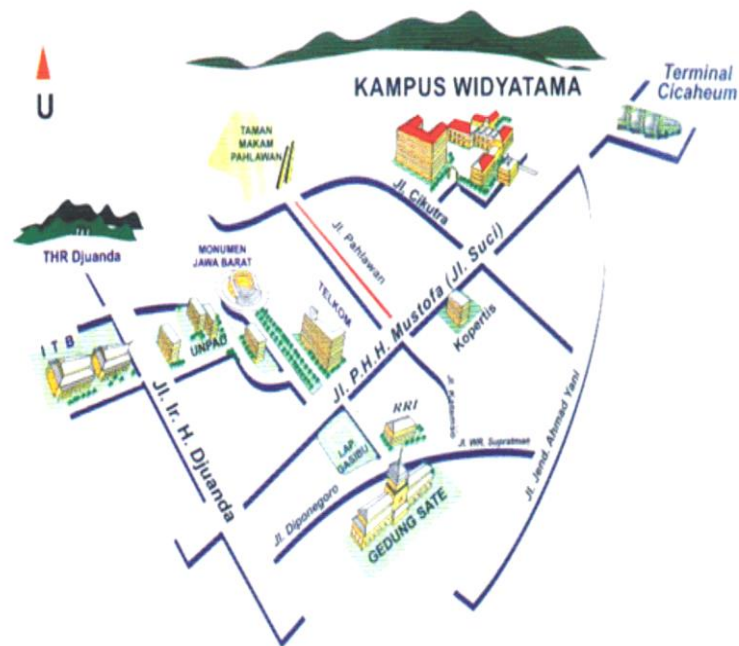

Y

Yanyan Sunarya p,43
 Yoremia Lestari Ginting p,40
 Yuhana Astuti p,32
 Yuswono Hadi p,45

Z

Zen Munawar p,23
 Zhilvia Zharalyuzhiba p,17
 Zulganef Sutan Sati p,40

CONFERENCE & WORKSHOP VENUE

Widyatama University, Bandung, Indonesia

The Trans Luxury Hotel Bandung

Ballroom The Trans Hotel

CULTURAL TOUR

Merdeka Building (Gedung Merdeka)

Merdeka Building is an art-deco building in Jalan Asia-Afrika, Bandung, Indonesia. Today it serves as a museum displaying collections and photographs of the Asian-African Conference, the first Non-Aligned Movement that was held there in 1955.