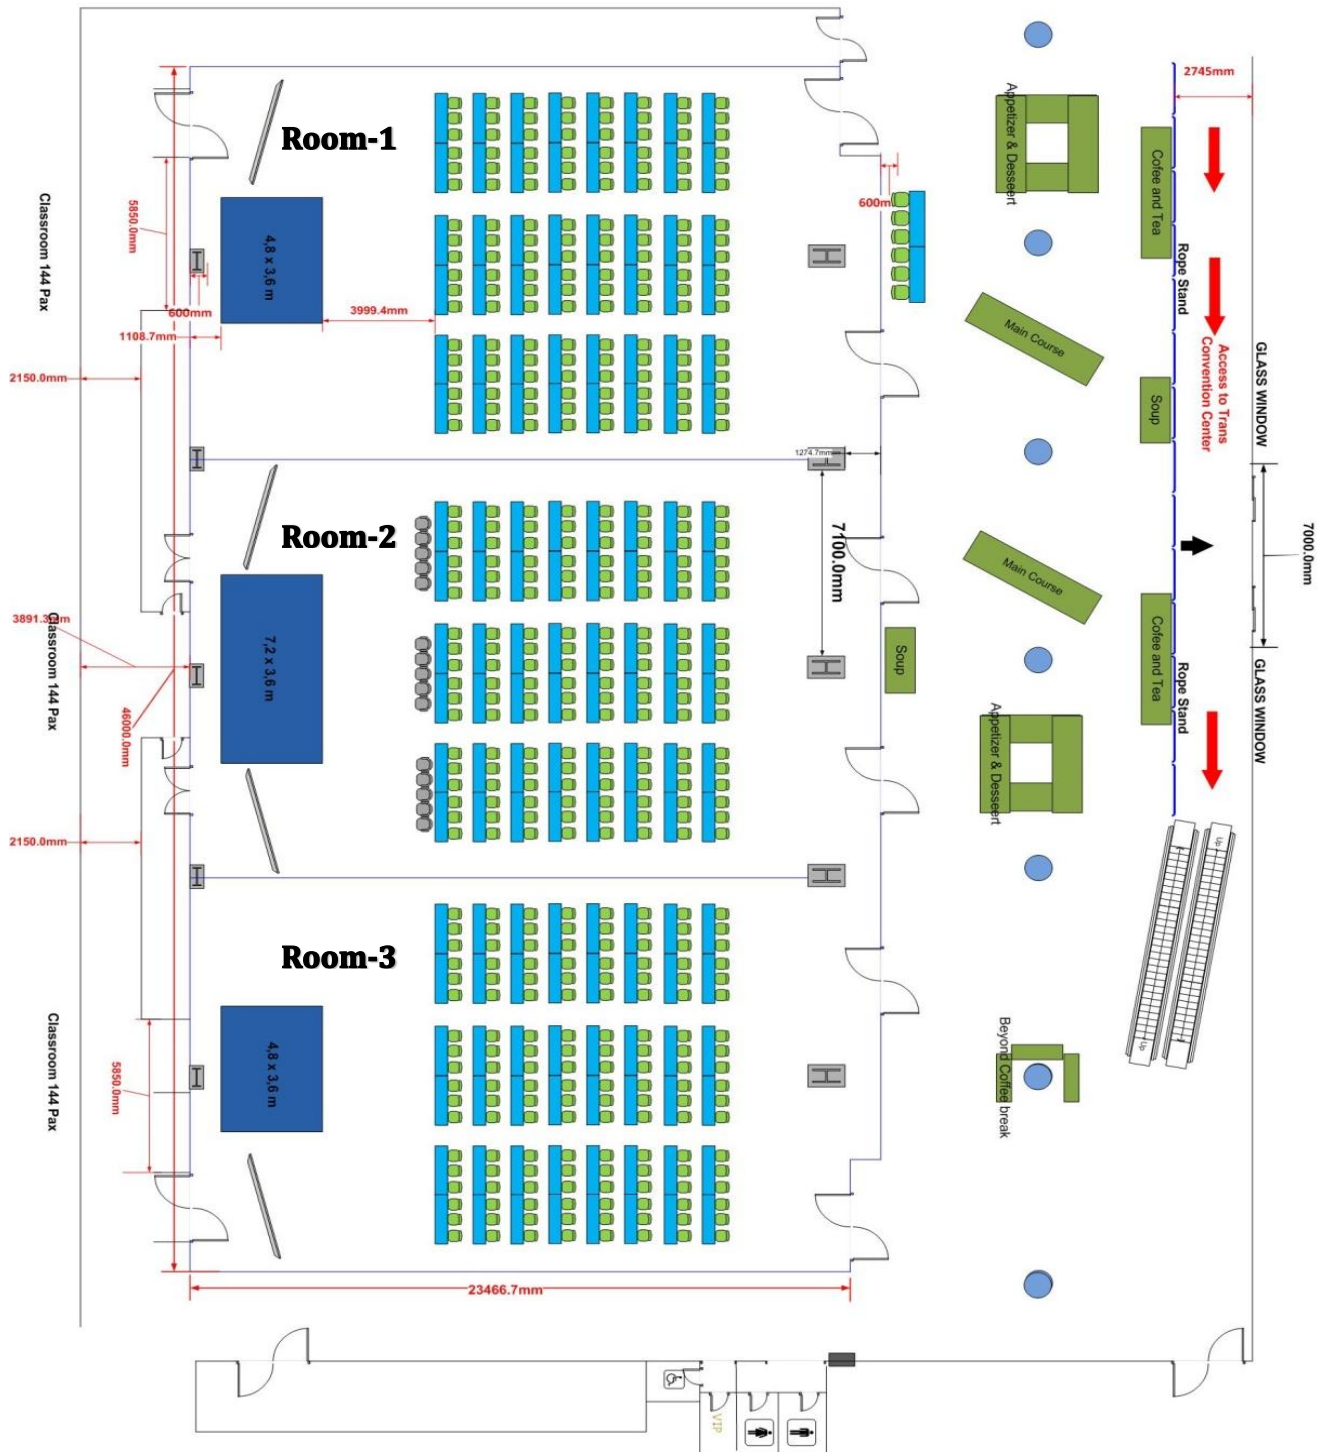

The Trans Luxury Hotel Bandung

Ballroom The Trans Hotel

CULTURAL TOUR

Merdeka Building (Gedung Merdeka)

Merdeka Building is an art-deco building in Jalan Asia-Afrika, Bandung, Indonesia. Today it serves as a museum displaying collections and photographs of the Asian-African Conference, the first Non-Aligned Movement that was held there in 1955.