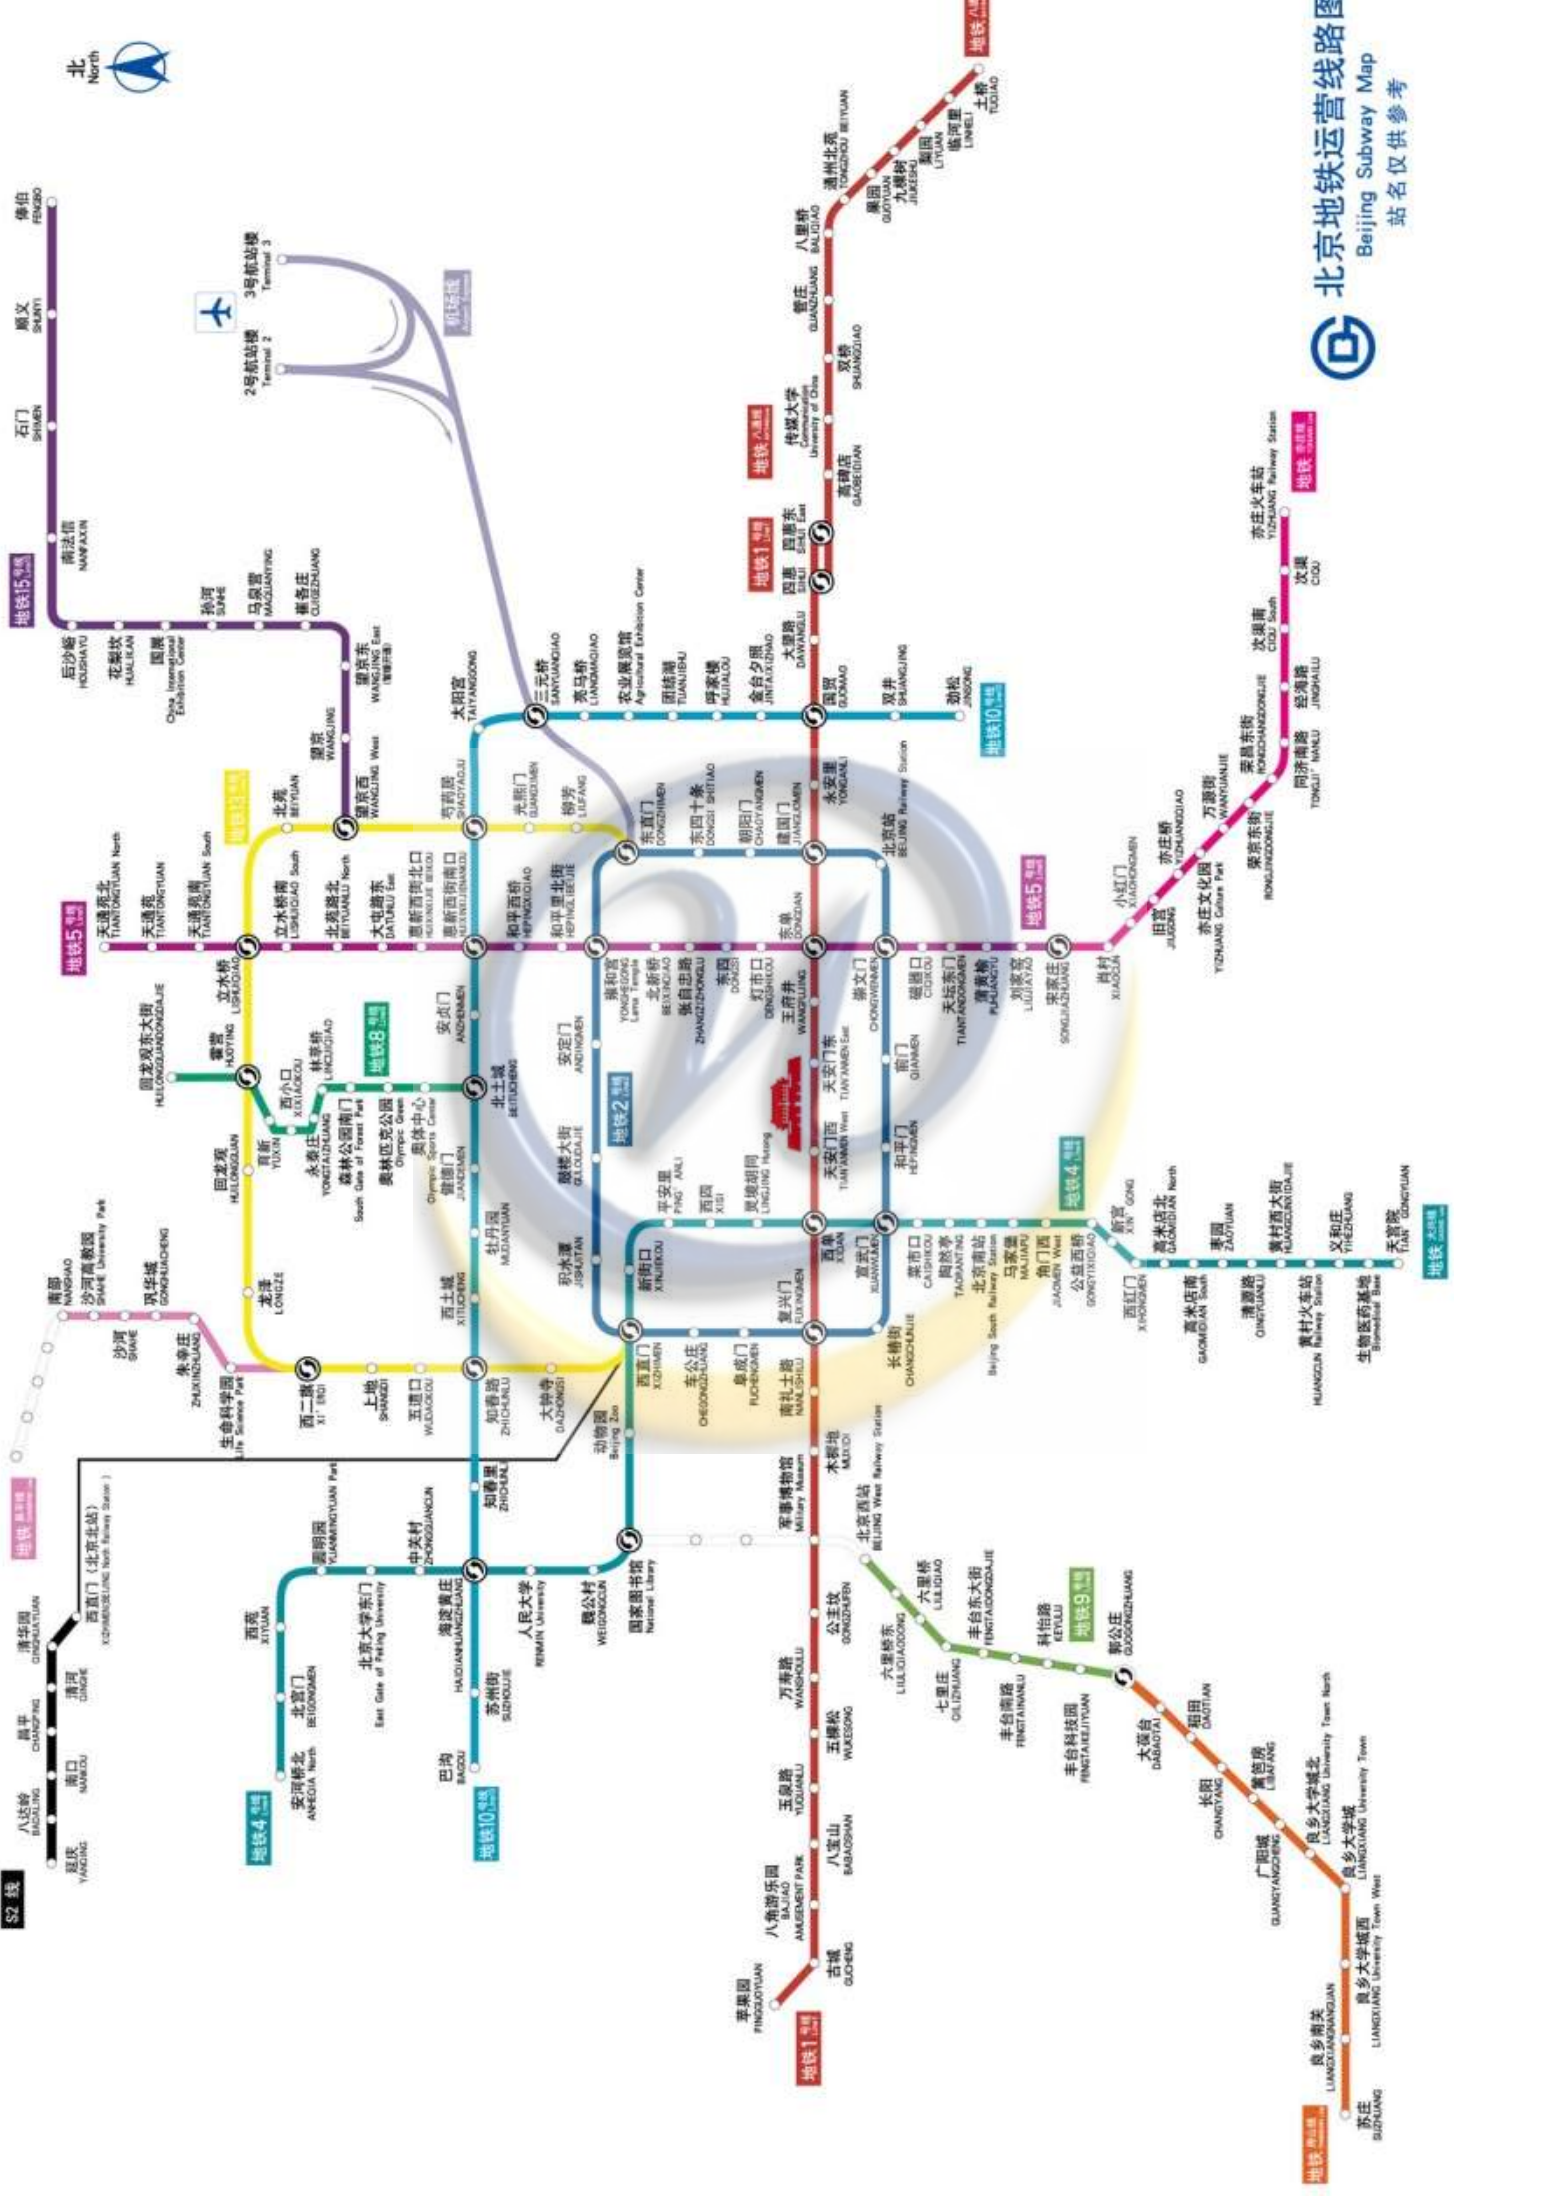

## Location

Conveniently located in the heart of Beijing, close to 2nd Ring Road West, The Presidential Beijing is easily accessible from the Beijing Exhibition Center, Financial Street, Xidan business district, major government bodies and largest shopping area. Only 5 minutes walk to metro station, and just minutes away from Tiananmen Square, the Forbidden City, the National Stadium (Bird's Nest) and the National Aquatics Center (Water Cube). The hotel offers 486 guestrooms that are gracefully designed with all the essential amenities to ensure you a comfortable stay. The restaurant will not only spoil you with savory meals and a wide variety of drinks, but also plunge you into atmosphere of romance and tranquility.

# Conference Venue Floor Plan (2F)

① 国宾厅	Grand Ballroom	⑩ 衣帽间	Cloak Room
② 国宾厅前厅	Grand Ballroom Foyer	⑪ 密西西比河厅	Mississippi Room
③ 平台	Mezzanine	⑫ 伏尔加河厅	Volga Room
④ 黄河厅	Huanghe Room	⑬ 亚马逊河厅	Amazon Room
⑤ 长江厅	Changtang Room	⑭ 塞纳河厅	Seine Room
⑥ 索菲亚意大利餐厅	Sophia's	⑮ 莱茵河厅	Rhine Room
⑦ 皇朝玉园中餐厅	Dynasty Jade Garden	⑯ 泰晤士河厅	Thames Room
⑧ 延安厅	Yanan Room	⑰ 尼罗河厅	Nile Room
⑨ 北京厅	Beijing Room	⑱ 多瑙河厅	Danube Room
▬ 滚梯	Escalator	⋯ 观光梯	Scenic Elevator
⊠ 客梯	Guest Elevator	⌄ 楼梯	Staircase

# 北京地铁运营线路图

Beijing Subway Map  
站名仅供参考